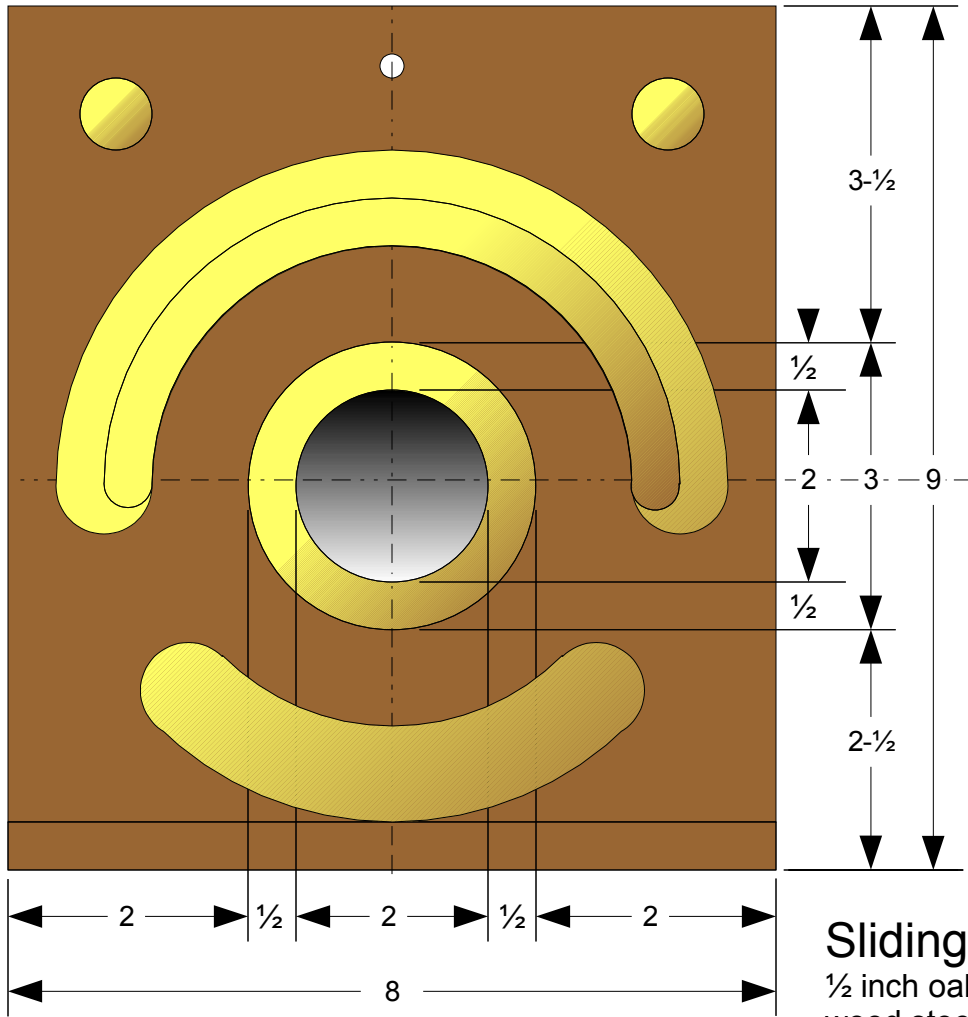

Sliding-box Camera 
prop © 2007 Leigh Lundin
(hood not included)

Sliding Box Camera
 1/2 inch oak and mahogany
 wood stock, sliding
 box-within-box construction.

Sliding Box Camera
 1/2 inch oak and mahogany wood stock. Grey dimensions represent slide positioning.

Sliding Box Camera
 1/2 inch oak and mahogany
 wood stock, brass trim.

piano stool tripod
camera platform
with extended legs