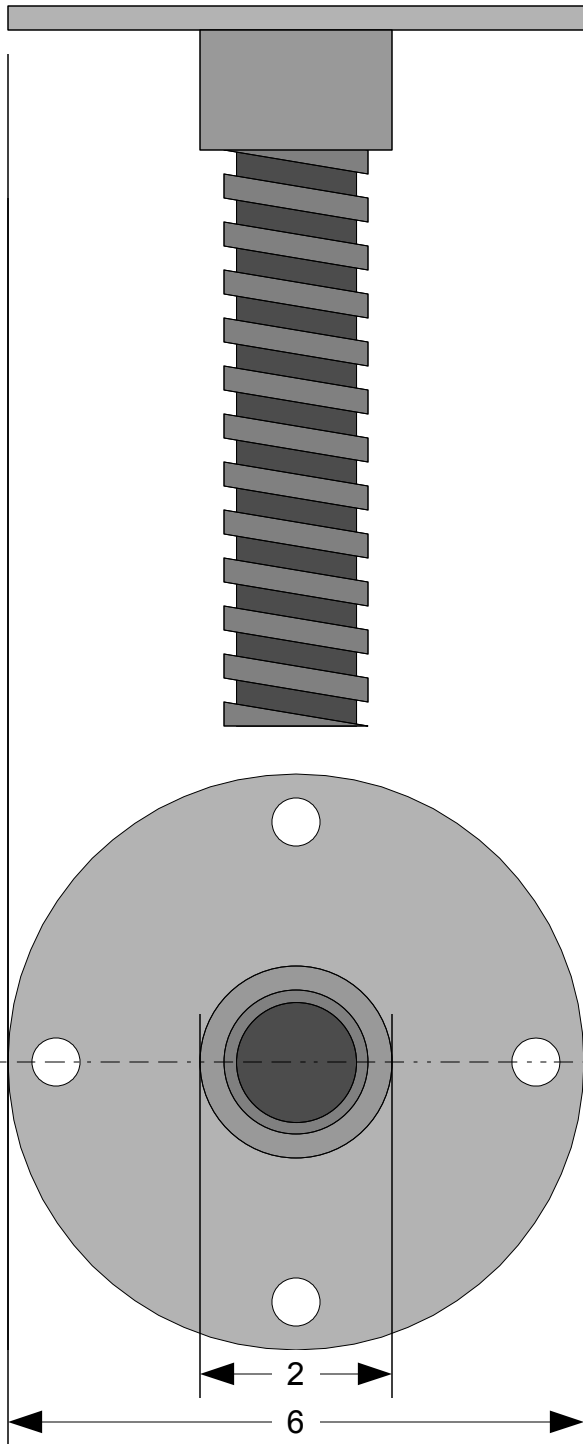

Sliding-box Camera 
prop © 2007 Leigh Lundin
(hood not included)

Sliding Box Camera
 1/2 inch oak and mahogany
 wood stock, sliding
 box-within-box construction.

Sliding Box Camera
 1/2 inch oak and mahogany wood stock. Grey dimensions represent slide positioning.

Sliding Box Camera
 1/2 inch oak and mahogany
 wood stock, brass trim.

piano stool tripod
camera platform
with extended legs