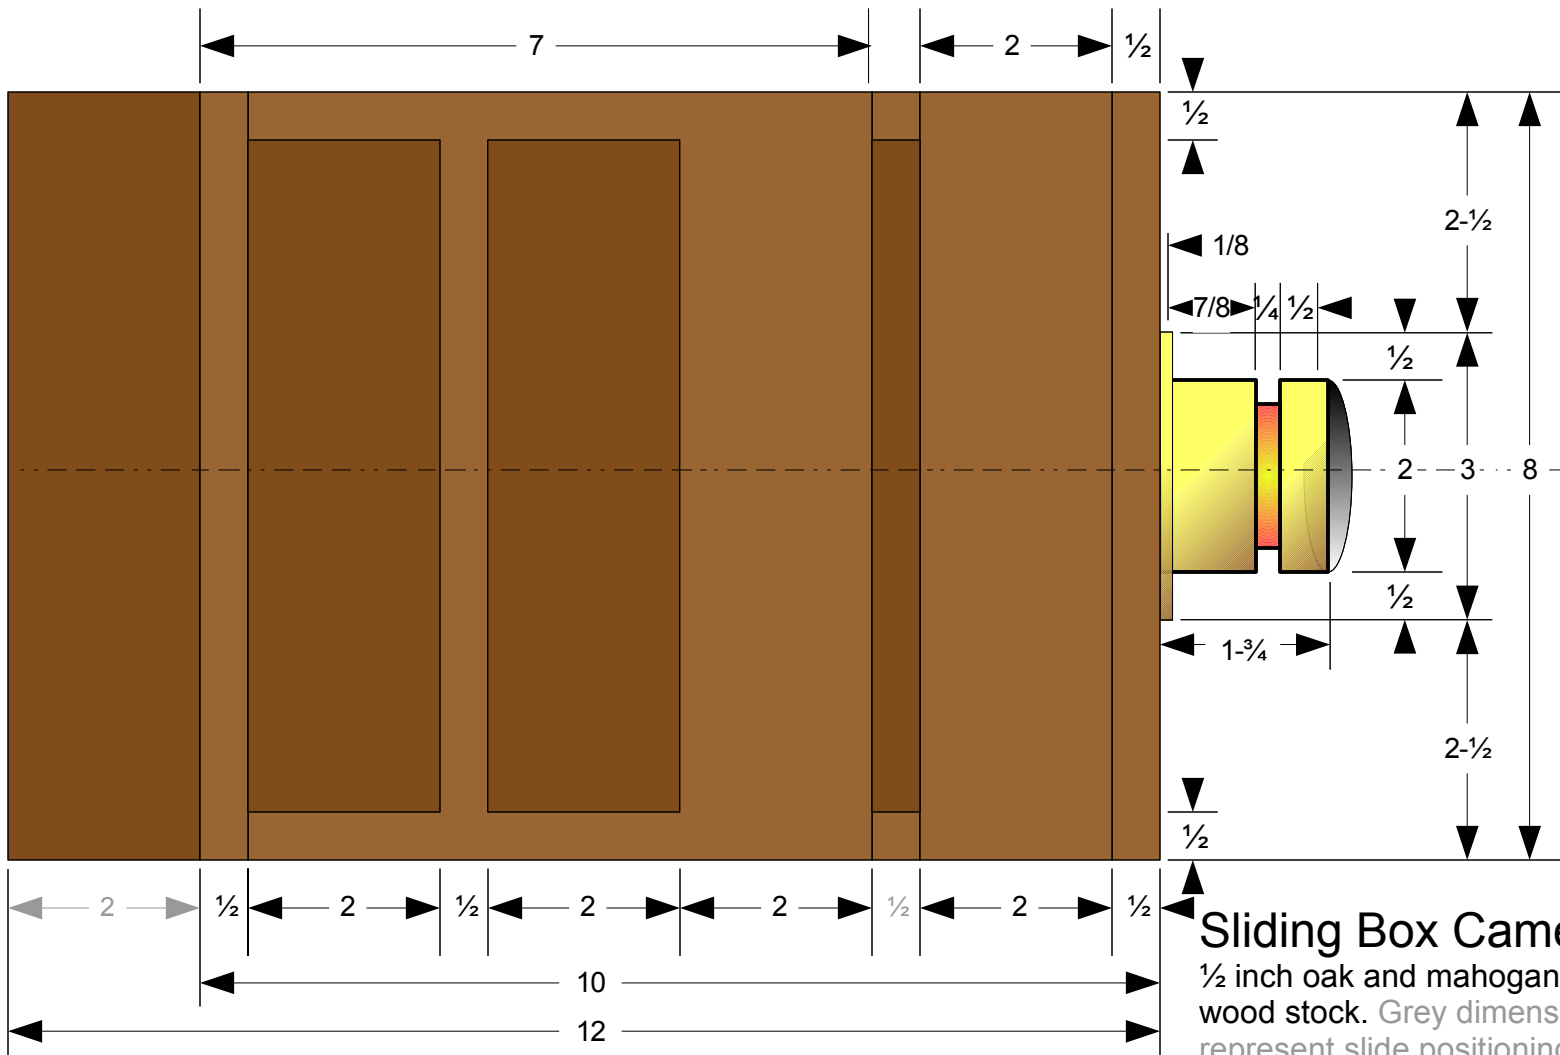

Sliding-box Camera 
prop © 2007 Leigh Lundin
(hood not included)

Sliding Box Camera
 1/2 inch oak and mahogany
 wood stock, sliding
 box-within-box construction.

Sliding Box Camera
 1/2 inch oak and mahogany wood stock. Grey dimensions represent slide positioning.

Sliding Box Camera
 1/2 inch oak and mahogany
 wood stock, brass trim.

piano stool tripod
camera platform
with extended legs