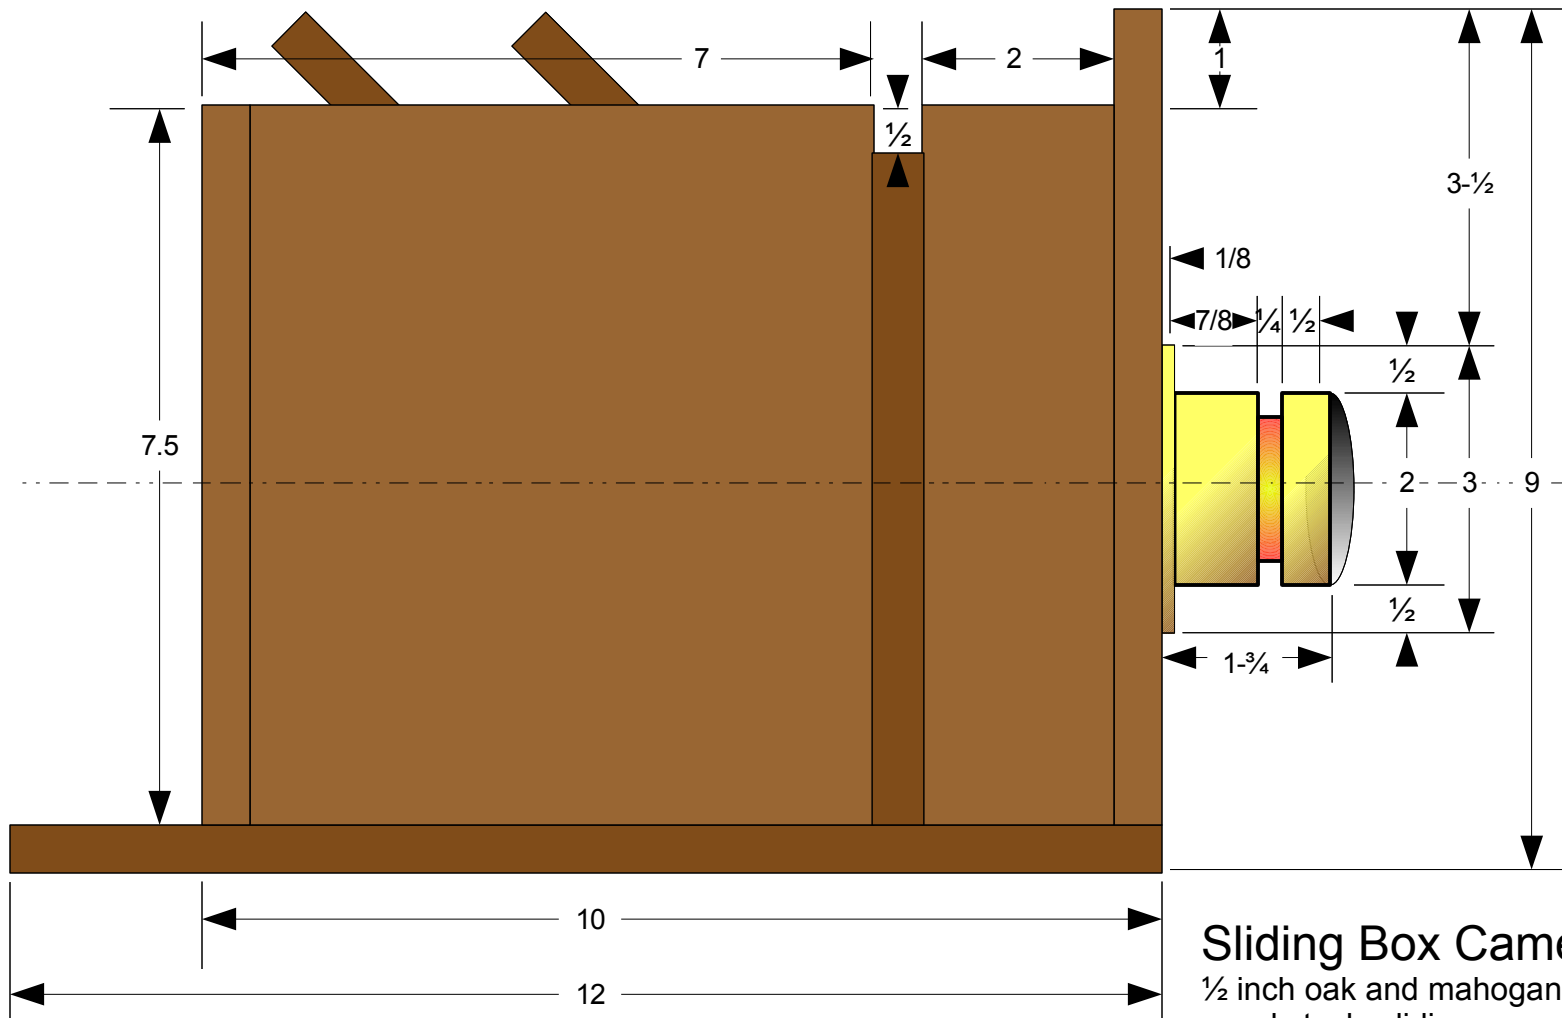

Sliding-box Camera 
prop © 2007 Leigh Lundin
(hood not included)

Sliding Box Camera
 1/2 inch oak and mahogany
 wood stock, sliding
 box-within-box construction.

Sliding Box Camera
 1/2 inch oak and mahogany wood stock. Grey dimensions represent slide positioning.

Sliding Box Camera
 1/2 inch oak and mahogany
 wood stock, brass trim.

piano stool tripod
camera platform
with extended legs